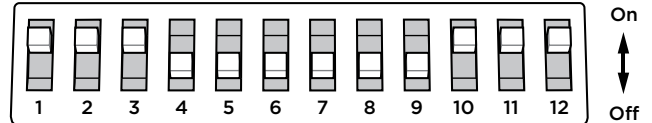

Ortofon Quintet Black

MC 0.3mv – Gain 66db – input impedance 100 Ohms

DIP Switch No.					
1/12	2/11	3/10	4/9	5/8	6/7
On	On	On	Off	Off	Off