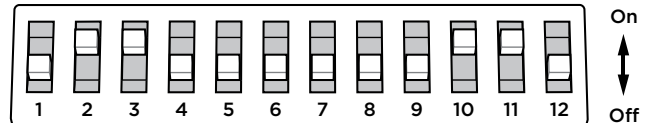

Ortofon Quintet Red

MC 0.5mv – Gain 60db – input impedance 100 Ohms

DIP Switch No.					
1/12	2/11	3/10	4/9	5/8	6/7
Off	On	On	Off	Off	Off