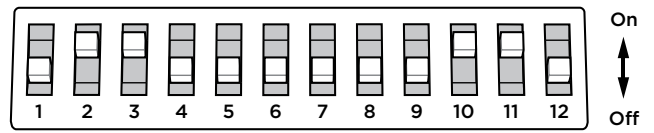

CARTRIDGE LOADING CHARTS

UltraPhono and StudioPhono

Ortofon Cadenza Bronze

MC 0.4mv — Gain 60db — input impedance 100 Ohms

DIP Switch No.					
1/12	2/11	3/10	4/9	5/8	6/7
Off	On	On	Off	Off	Off