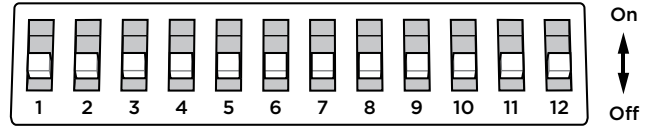

Ortofon 2M Red, 2M Blue, 2M Bronze and 2M Black

MM – Gain 40db – input impedance 47k Ohms

DIP Switch No.					
1/12	2/11	3/10	4/9	5/8	6/7
Off	Off	Off	Off	Off	Off