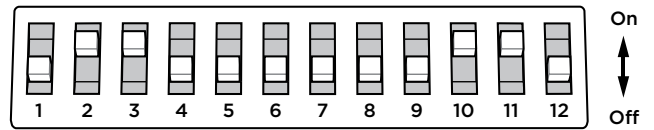

Ortofon Cadenza Blue

MC 0.5mv — Gain 60db — input impedance 100 Ohms

DIP Switch No.					
1/12	2/11	3/10	4/9	5/8	6/7
Off	On	On	Off	Off	Off