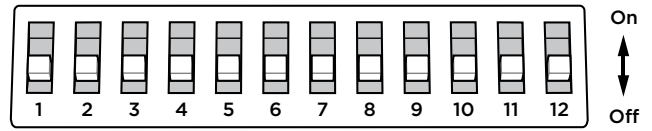

CARTRIDGE LOADING CHARTS

UltraPhono and StudioPhono

MoFi MasterTracker, UltraTracker and StudioTracker

MM – Gain 40db – input impedance 47k Ohms

| DIP Switch No. | | | | | |
|----------------|------|------|-----|-----|-----|
| 1/12 | 2/11 | 3/10 | 4/9 | 5/8 | 6/7 |
| Off | Off | Off | Off | Off | Off |